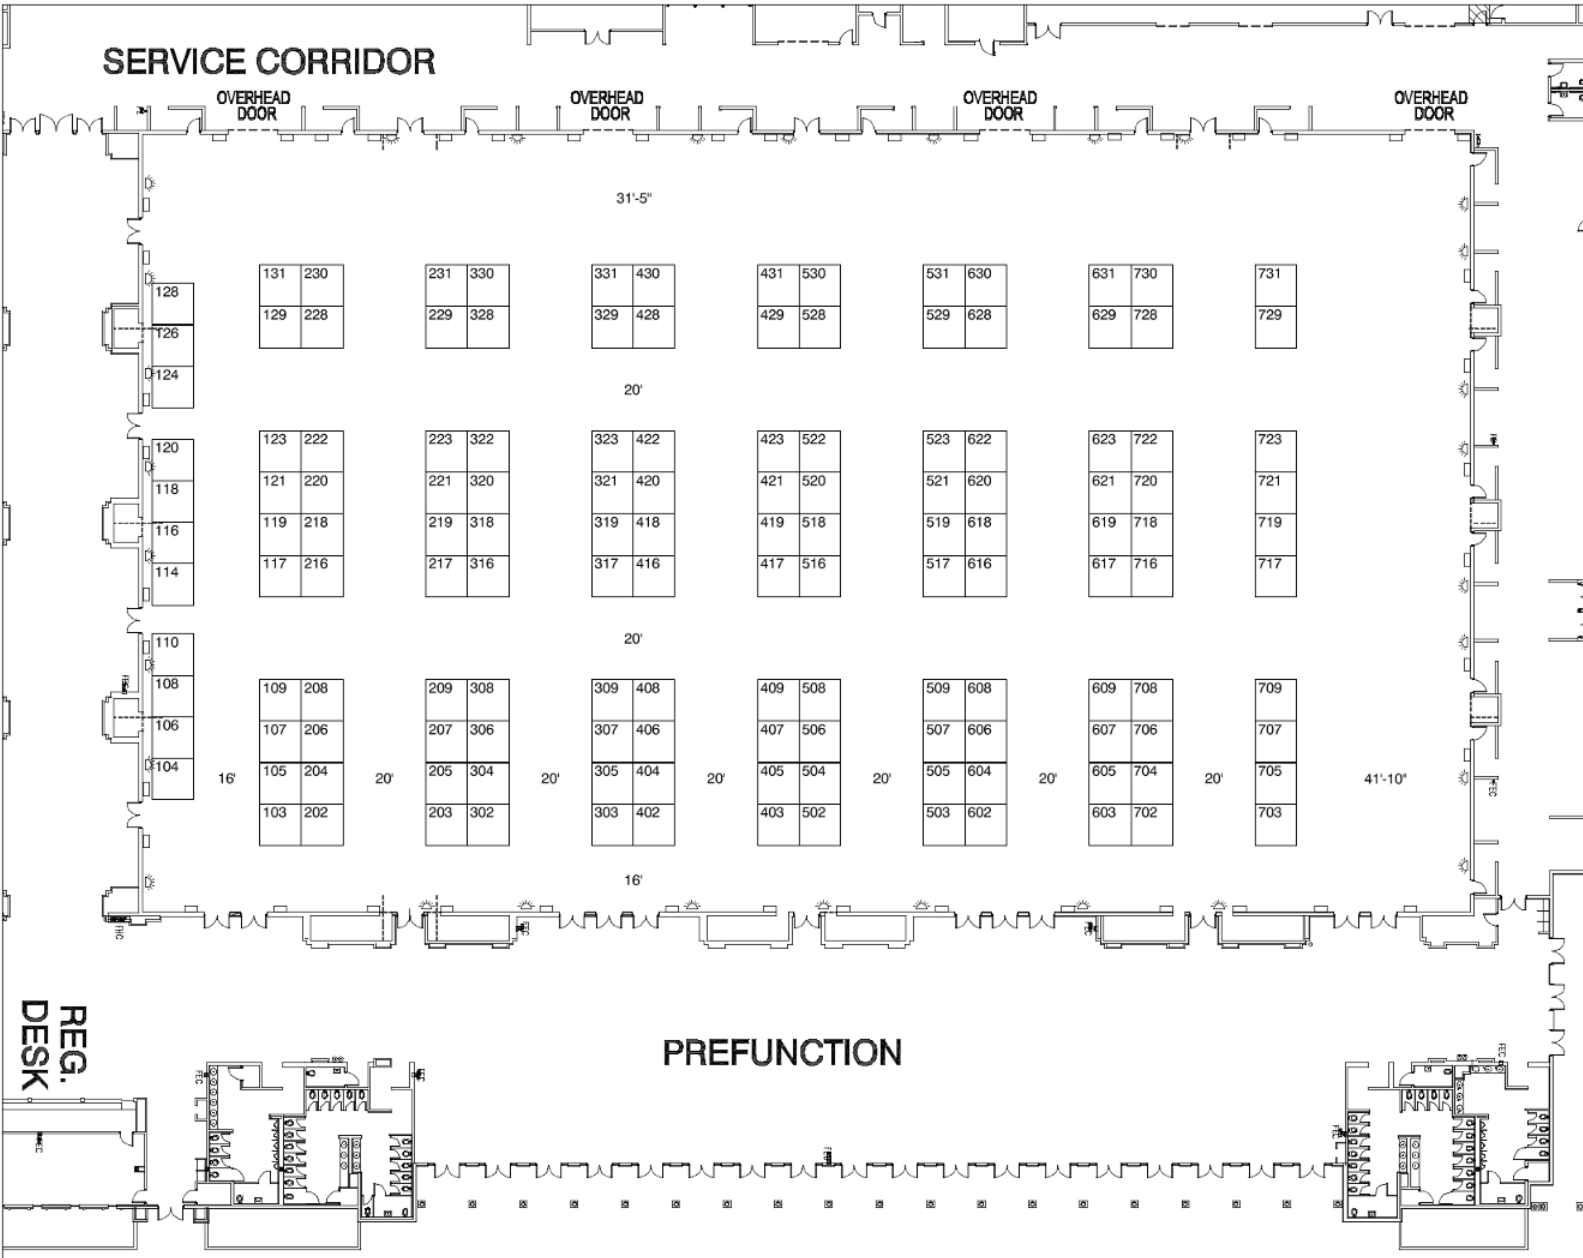

ETS 2021

September 21-23, 2021

Rosen Shingle Creek - Sebastian Ballroom
Orlando, Florida

Event

ETS

Sept. 21-23, 2021

Facility

Rosen Shingle Creek
Orlando, FL

Hall: Sebastian Ballroom

Notes

Booth Count 141
Booth Size 10' x 10'

Aisle Width 10' unless noted

Ceiling Height 31'

*FLOOR PLAN IS SUBJECT TO CHANGE AND FIRE MARSHALL APPROVAL

Scale

HERITAGE
TRADE SHOW SERVICES

620 Shenandoah Ave. St. Louis, MO
63104
Phone (314) 534-8500 Fax (314)
533-0906