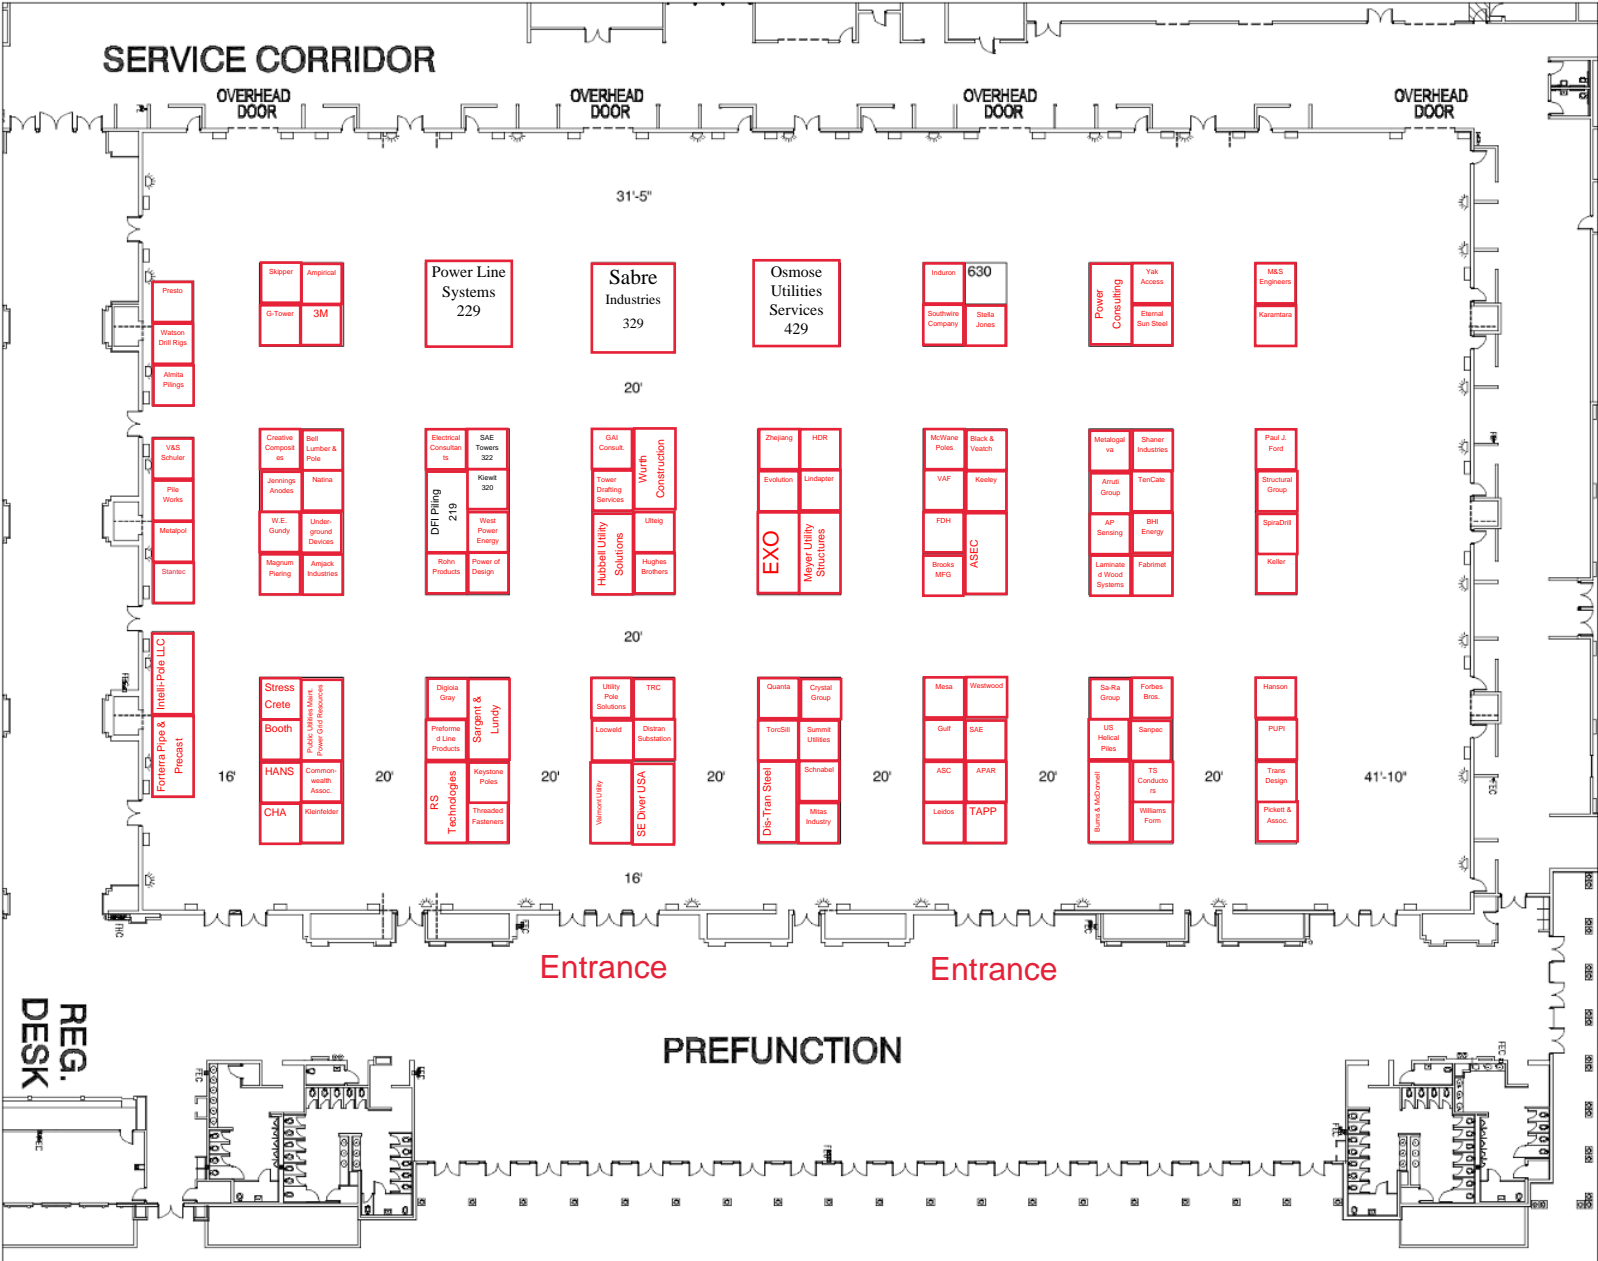

## Facility

Rosen Shingle Creek  
Orlando, FL  
Hall: Sebastian Ballroom

## Notes

**Booth Count** 141  
**Booth Size** 10' x 10'

**Aisle Width** 10' unless noted  
**Ceiling Height** 31'

\*FLOOR PLAN IS SUBJECT TO CHANGE AND FIRE MARSHALL APPROVAL

DISCLAIMER: EVERY EFFORT HAS BEEN MADE TO ENSURE THE ACCURACY OF ALL INFORMATION CONTAINED ON THIS DRAWING, HOWEVER NO WARRANTIES, EITHER EXPRESSED OR IMPLIED, ARE MADE WITH RESPECT TO THIS DRAWING. IF THE LOCATION OF BUILDING COLUMNS, UTILITIES OR OTHER ARCHITECTURAL COMPONENTS OF THE FACILITY IS A CONSIDERATION IN THE CONSTRUCTION OR USAGE OF AN EXHIBIT, IT IS THE SOLE RESPONSIBILITY OF THE EXHIBITOR TO VERIFY ALL DIMENSIONS AND LOCATIONS.